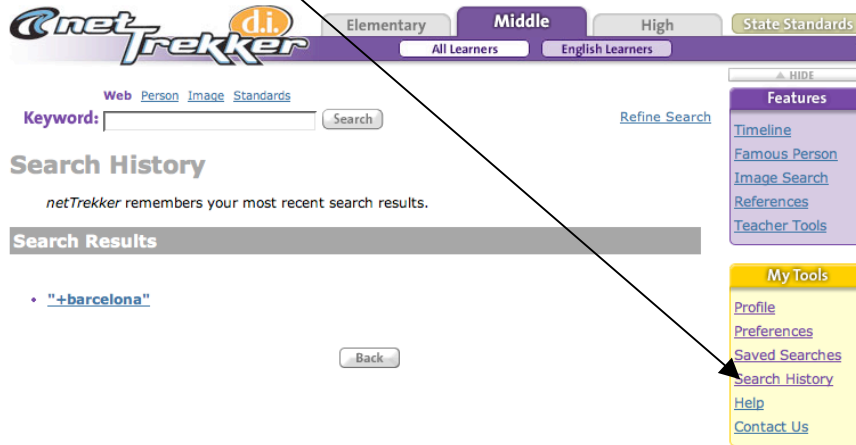

For example click on **Elementary** so that the elementary tab is opened directly.

READABILITY LEVEL:

Readability level is now included on each search and can be used to limit a search

SAVING SEARCHES:

NETTREKKER CON'T

Click on **Save Search**

To Edit and View past searches click on **Saved Searches**

You can now delete any site you don't wish to save

Click **Search History** to see previous searches

NETTREKKER CON'T

IMAGE SEARCHES:

Click on **Images**

Search by **Keyword**
or **Topic**

Click here to search famous people

Search By **State Standards** Here

Search **National Technology Standards** Here

NETTREKKER CON'T

TIMELINES:

Click here to view interactive Timelines