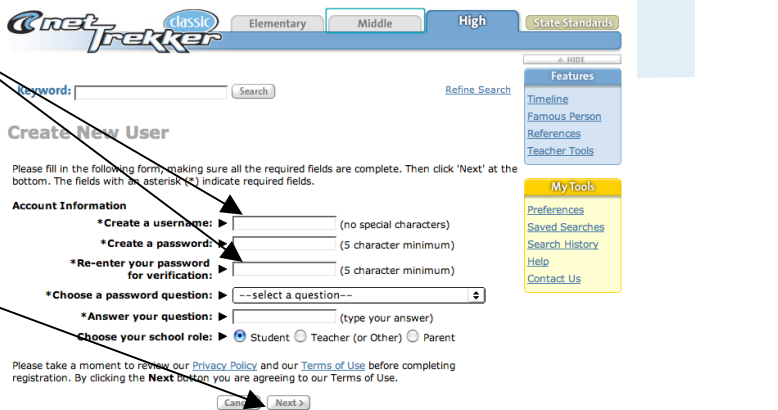

NETTREKKER BASICS

www.nettrekker.com

Login Screen:

1st time users will need to register.

To Register:

1. Enter information as requested

2. Click Next

3. Choose OH and type in the name of your school (ie. Northmont Middle School, O.R. Edgington, Union)

4. Confirm your school and click done

5. Congratulations You are Registered for Nettrekker!!!!

HOME SCREEN:

Click on Home to come back to this screen at any time

Grade Level Tabs: this helps you find grade level appropriate sites