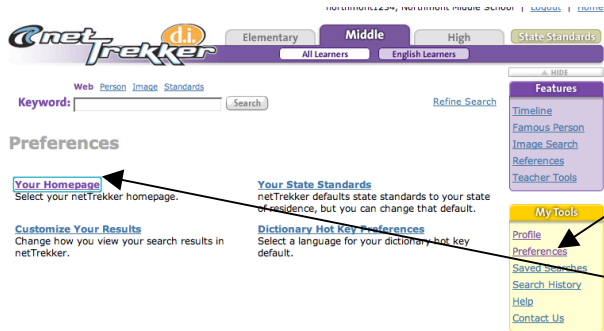

NETTREKKER CON'T

ADDED FEATURES:

ESL Students can click here to open extra features that will help them search websites