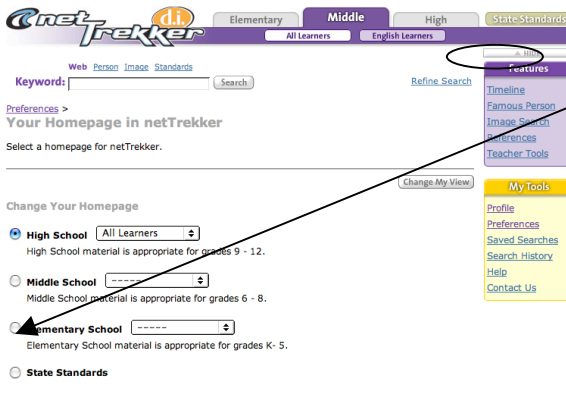

NETTREKKER CON'T

ADDED FEATURES:

ESL Students can click here to open extra features that will help them search websites

Click **Preferences** to change the view of your initial logged in screen.

Change your **Homepage** settings here

For example click on **Elementary** so that the elementary tab is opened directly.

READABILITY LEVEL:

Readability level is now included on each search and can be used to limit a search

SAVING SEARCHES:

NETTREKKER CON'T