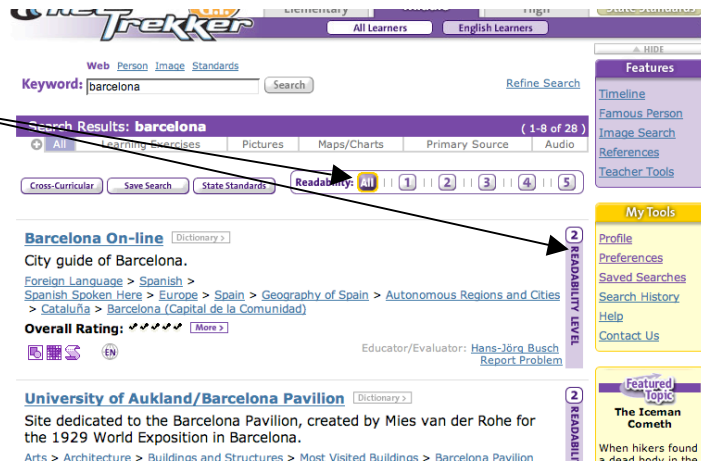

NETTREKKER CON'T

ADDED FEATURES:

ESL Students can click here to open extra features that will help them search websites

Click **Preferences** to change the view of your initial logged in screen.

Change your **Homepage** settings here

For example click on **Elementary** so that the elementary tab is opened directly.

READABILITY LEVEL:

Readability level is now included on each search and can be used to limit a search

SAVING SEARCHES:

NETTREKKER CON'T